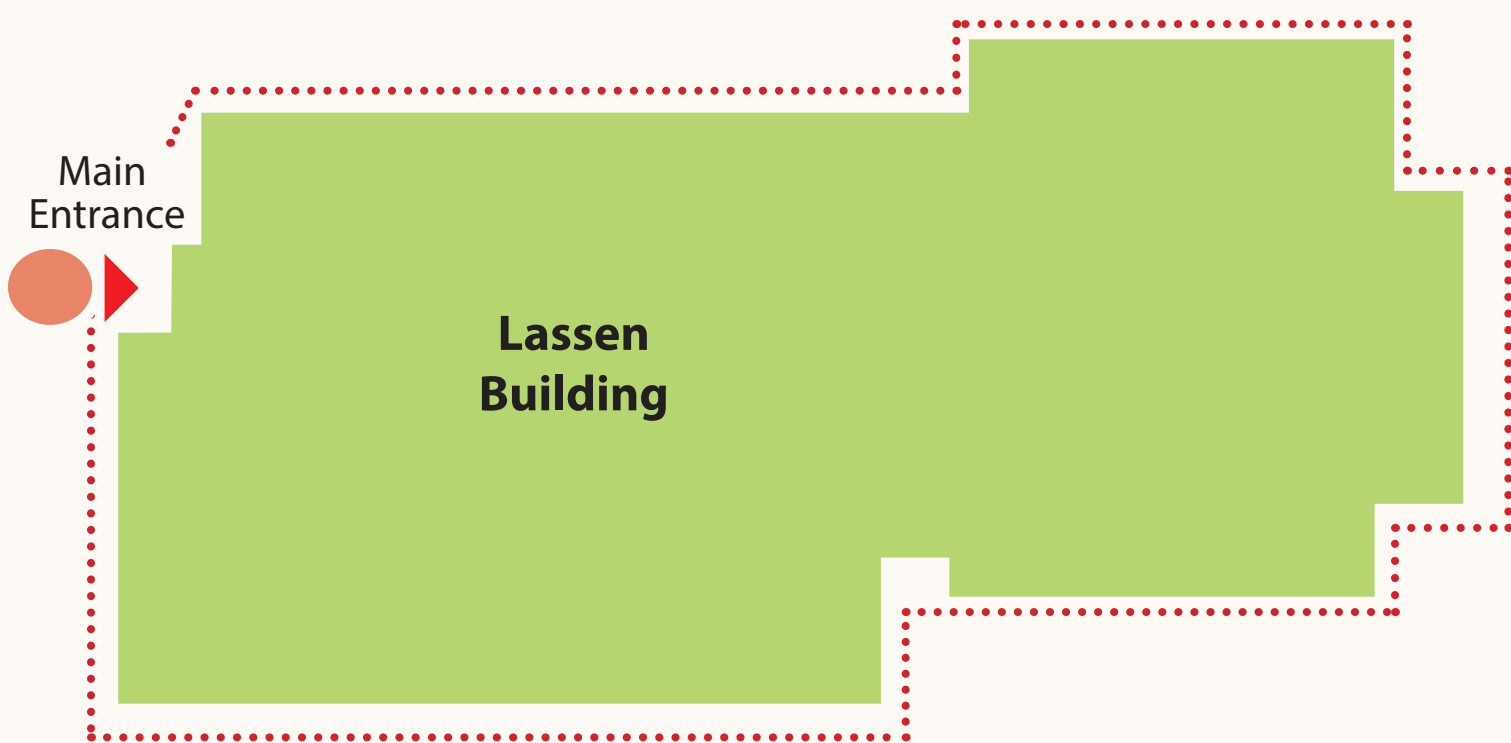

ENLOE
MEDICAL CENTER

WALKING ROUTE

All Enloe caregivers are invited to lace up their sneakers and start walking.

349 yards = .20 miles
10 laps = 2 miles

Take a selfie of you with your co-workers, family, pets, and friends walking and post it on your Facebook page with **#enloewellbeing**.